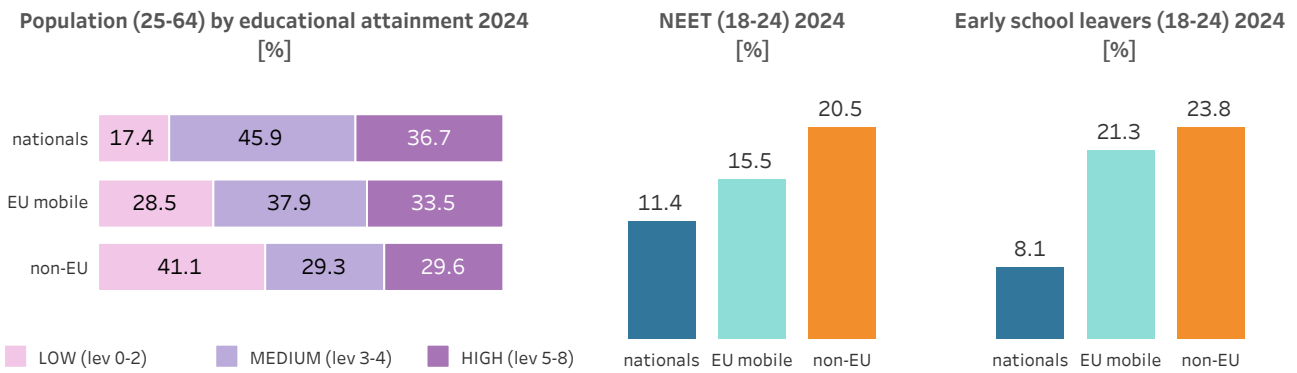

EUROPEAN UNION

MAP AND FLAG FOR ILLUSTRATIVE PURPOSES ONLY

DEMOGRAPHY [at 1st January] (Eurostat)

Population structure 2024 (in thousands)

OVERVIEW [at 1st January] (Eurostat)

SCHENGEN VISAS (HOME)

Visas applied for, issued and not issued (in thousands)

ASYLUM (Eurostat)

RESIDENCE PERMITS (Eurostat)

NATURALISATION (Eurostat)

IRREGULAR MIGRATION (Eurostat)

SOCIAL INCLUSION (Eurostat)

EDUCATION (Eurostat)

LABOUR MARKET (Eurostat)