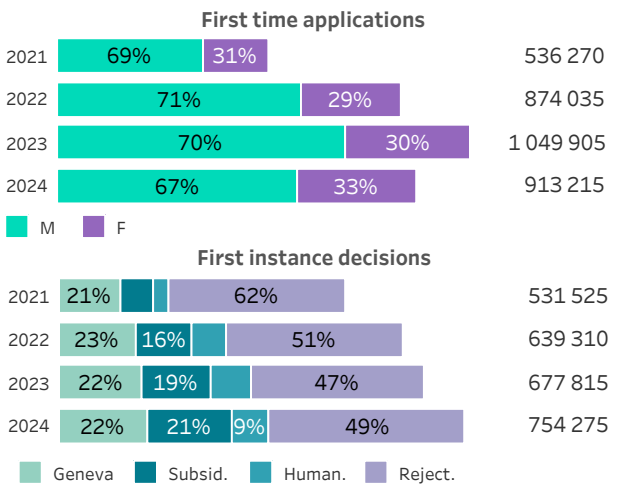

EUROPEAN UNION

MAP AND FLAG FOR ILLUSTRATIVE PURPOSES ONLY

DEMOGRAPHY [at 1st January] (Eurostat)

Population structure 2024 (in thousands)

OVERVIEW [at 1st January] (Eurostat)

SCHENGEN VISAS (HOME)

Visas applied for, issued and not issued (in thousands)

ASYLUM (Eurostat)

RESIDENCE PERMITS (Eurostat)

NATURALISATION (Eurostat)

IRREGULAR MIGRATION (Eurostat)

SOCIAL INCLUSION (Eurostat)

EDUCATION (Eurostat)

LABOUR MARKET (Eurostat)