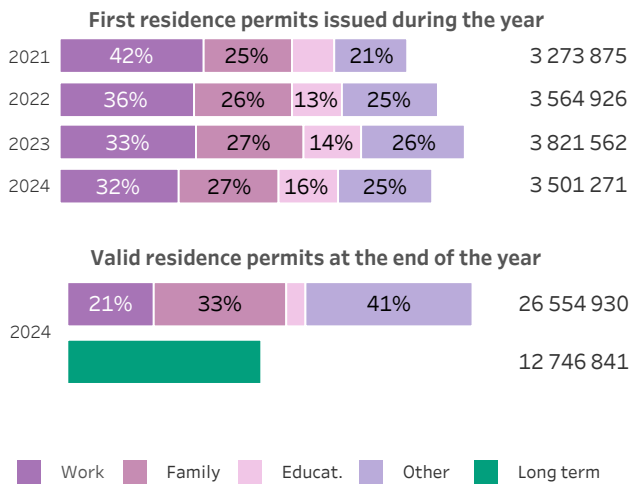

EUROPEAN UNION

MAP AND FLAG FOR ILLUSTRATIVE PURPOSES ONLY

DEMOGRAPHY [at 1st January] (Eurostat)

Population structure 2024 (in thousands)

OVERVIEW [at 1st January] (Eurostat)

SCHENGEN VISAS (HOME)

Visas applied for, issued and not issued (in thousands)

ASYLUM (Eurostat)

RESIDENCE PERMITS (Eurostat)

NATURALISATION (Eurostat)

IRREGULAR MIGRATION (Eurostat)

SOCIAL INCLUSION (Eurostat)

EDUCATION (Eurostat)

LABOUR MARKET (Eurostat)