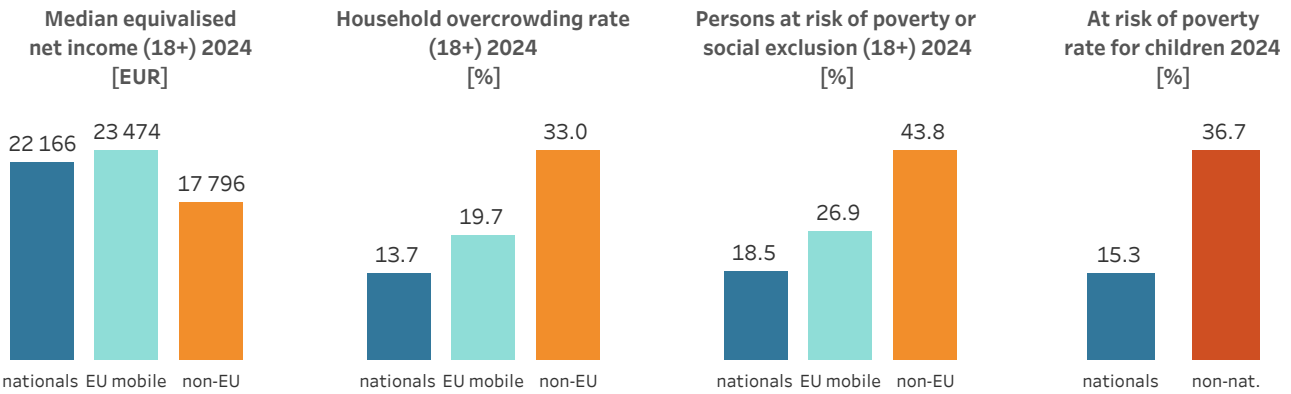

EUROPEAN UNION

MAP AND FLAG FOR ILLUSTRATIVE PURPOSES ONLY

DEMOGRAPHY [at 1st January] (Eurostat)

Population structure 2024 (in thousands)

OVERVIEW [at 1st January] (Eurostat)

SCHENGEN VISAS (HOME)

Visas applied for, issued and not issued (in thousands)

ASYLUM (Eurostat)

RESIDENCE PERMITS (Eurostat)

NATURALISATION (Eurostat)

IRREGULAR MIGRATION (Eurostat)

SOCIAL INCLUSION (Eurostat)

EDUCATION (Eurostat)

LABOUR MARKET (Eurostat)