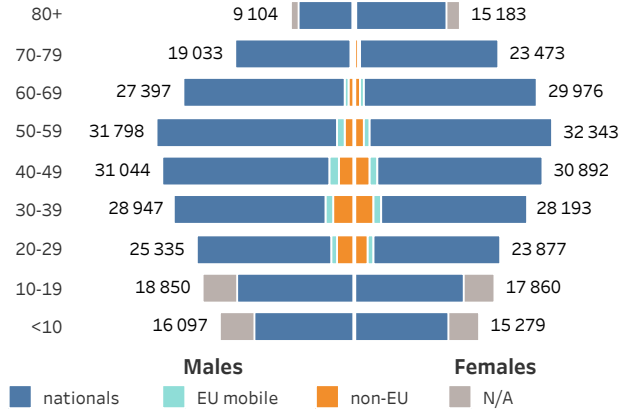

EUROPEAN UNION

MAP AND FLAG FOR ILLUSTRATIVE PURPOSES ONLY

DEMOGRAPHY [at 1st January] (Eurostat)

Population structure 2024 (in thousands)

OVERVIEW [at 1st January] (Eurostat)

SCHENGEN VISAS (HOME)

Visas applied for, issued and not issued (in thousands)

ASYLUM (Eurostat)

RESIDENCE PERMITS (Eurostat)

NATURALISATION (Eurostat)

IRREGULAR MIGRATION (Eurostat)

SOCIAL INCLUSION (Eurostat)

EDUCATION (Eurostat)

LABOUR MARKET (Eurostat)